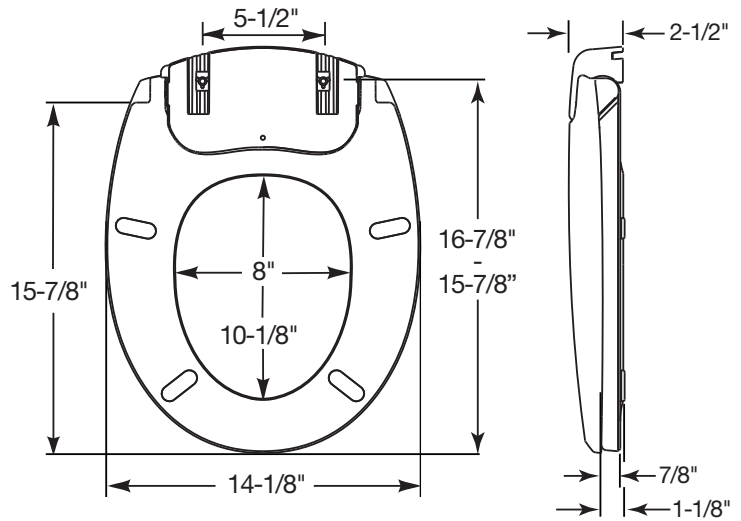

RADIANCE™ H700NL

RESIDENTIAL PLASTIC TOILET SEAT

FEATURES:

- **Multi-Setting Warming Seat**
3 temperature settings for comfort
- **Built-In Blue LED Night Light**
Illuminates the bathroom with a soft, soothing glow
- **STA-TITE® Seat Fastening System™**
Never loosens™
- **Whisper•Close®**
Slowly and quietly closes
- **Precision Seat Fit™**
1" front to back adjustability provides the perfect bowl fit
- **Super Grip Bumpers™**
Provides greater stability

SPECIFICATIONS:

- Size:** Round
- Material:** Plastic
- Style:** Closed Front with Cover
- Ring Bumpers:** Four
- Hinges:** Plastic
- Hardware:** STA-TITE® Seat Fastening System™
- Power Rating:** AC 120V, 60Hz
- Rated Power Consumption:** 55W
- Power Cord Length:** 48"
- Power Requirement:** GFCI Outlet