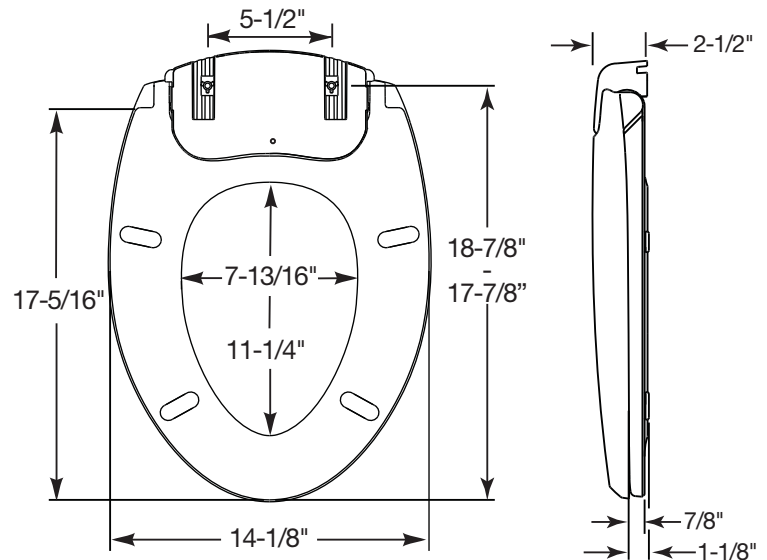

RADIANCE™ H1900NL

RESIDENTIAL PLASTIC TOILET SEAT

FEATURES:

- **Multi-Setting Warming Seat**
3 temperature settings for comfort
- **Built-In Blue LED Night Light**
Illuminates the bathroom with a soft, soothing glow
- **STA-TITE® Seat Fastening System™**
Never loosens™
- **Whisper•Close®**
Slowly and quietly closes
- **Precision Seat Fit™**
1" front to back adjustability provides the perfect bowl fit
- **Super Grip Bumpers™**
Provides greater stability

SPECIFICATIONS:

- Size:** Elongated
- Material:** Plastic
- Style:** Closed Front with Cover
- Ring Bumpers:** Four
- Hinges:** Plastic
- Hardware:** STA-TITE® Seat Fastening System™
- Power Rating:** AC 120V, 60Hz
- Rated Power Consumption:** 55W
- Power Cord Length:** 48"
- Power Requirement:** GFCI Outlet